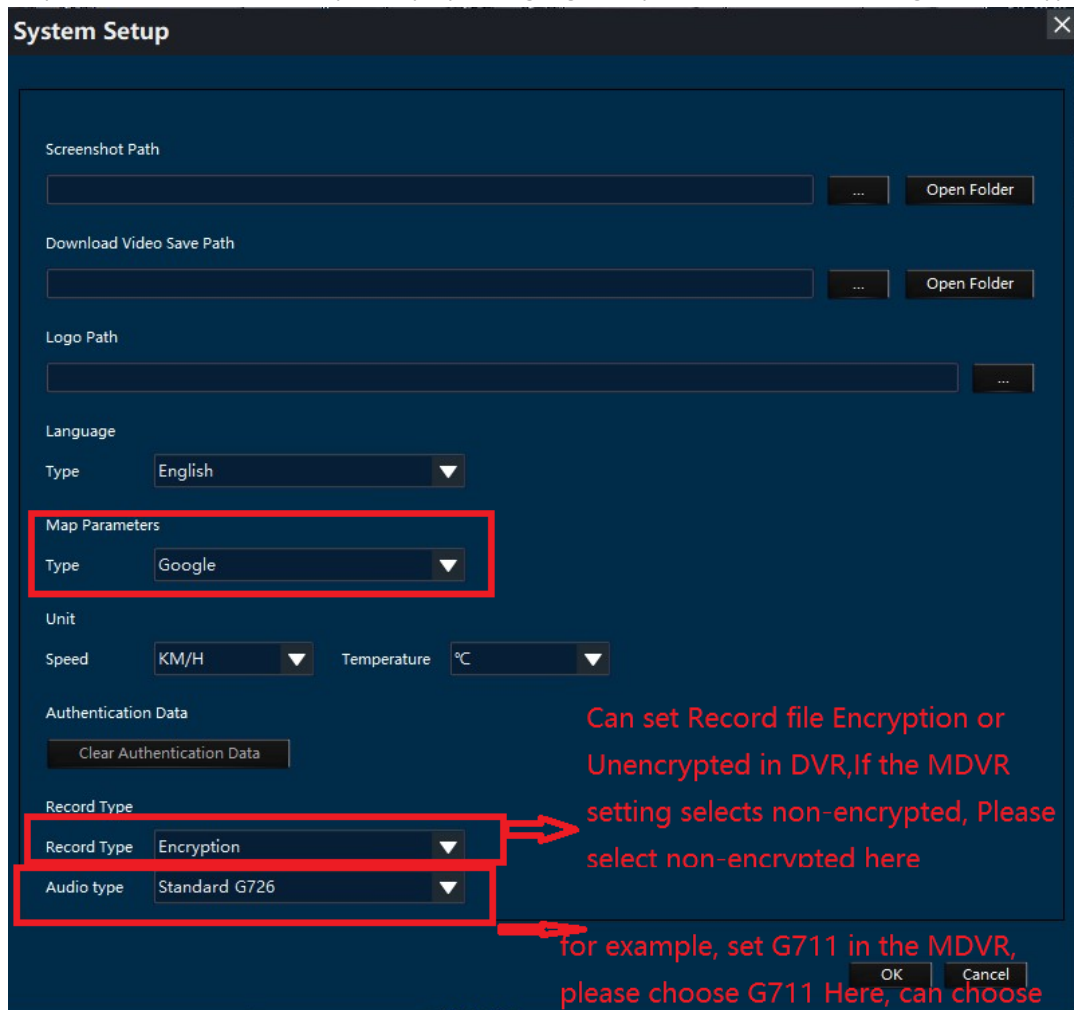

MDVR Video Player Setup

Step 1: Open the Settings icon (Gear) to access the MDVR Player User Settings

Step 2: Select the download paths, player language, map, record & audio settings and encryption

Step 3: Click :Auto Search for dates with video files recorded