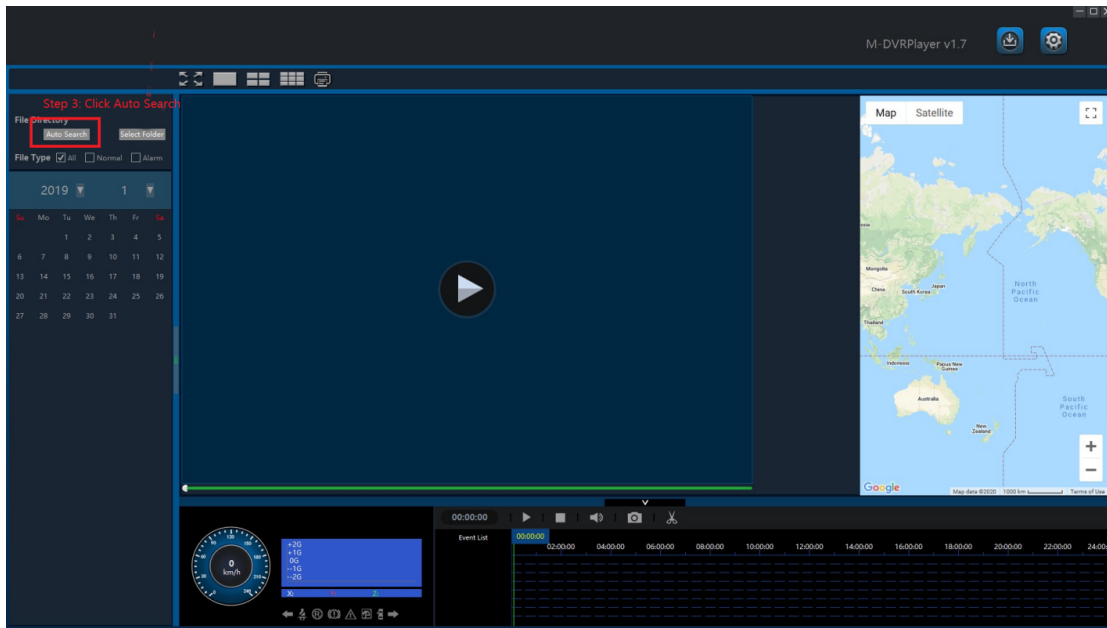

MDVR Video Player Setup

Step 1: Open the Settings icon (Gear) to access the MDVR Player User Settings

Step 2: Select the download paths, player language, map, record & audio settings and encryption

Step 3: Click :Auto Search for dates with video files recorded