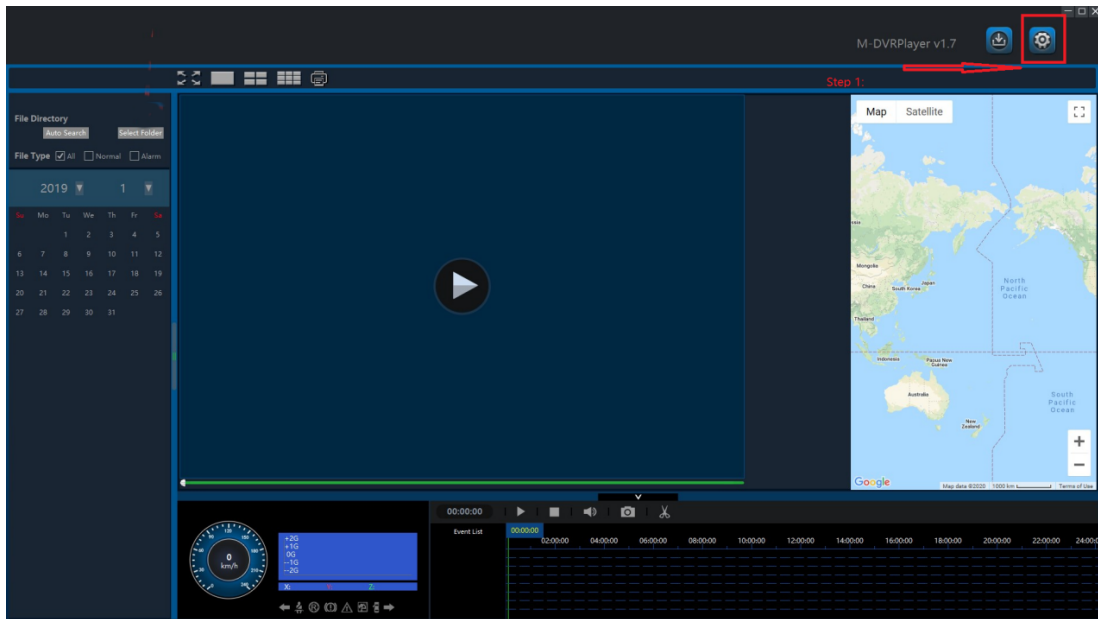

MDVR Video Player Setup

Step 1: Open the Settings icon (Gear) to access the MDVR Player User Settings

Step 2: Select the download paths, player language, map, record & audio settings and encryption

Step 3: Click :Auto Search for dates with video files recorded