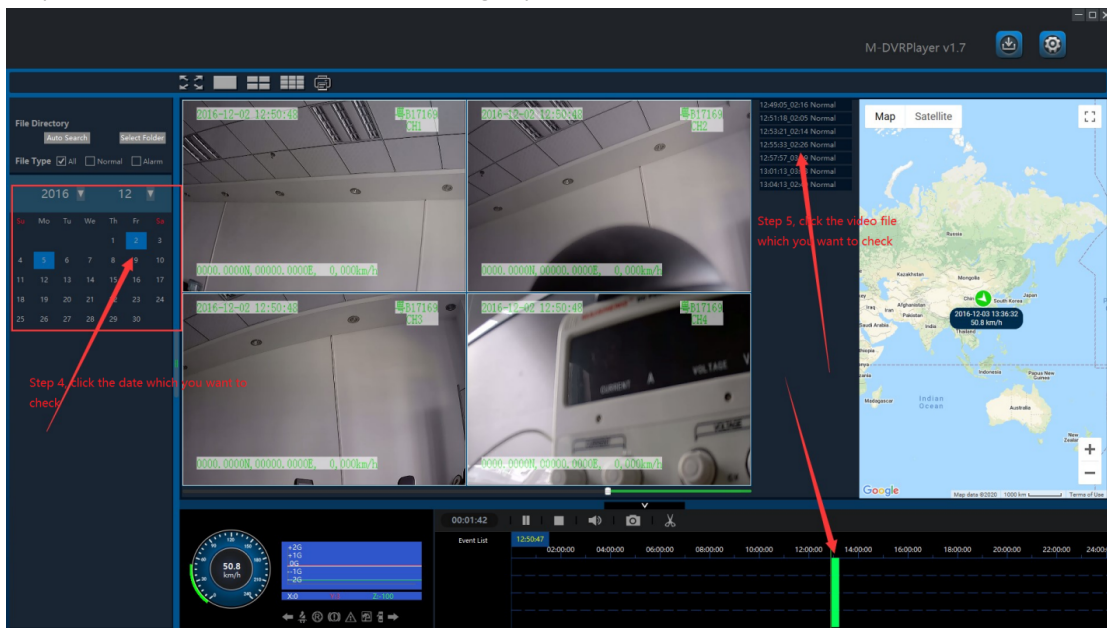

Step 4: Click : Click the date to show what video files are available on that date

Step 5: Click : Click the video file on the Right you wish to view