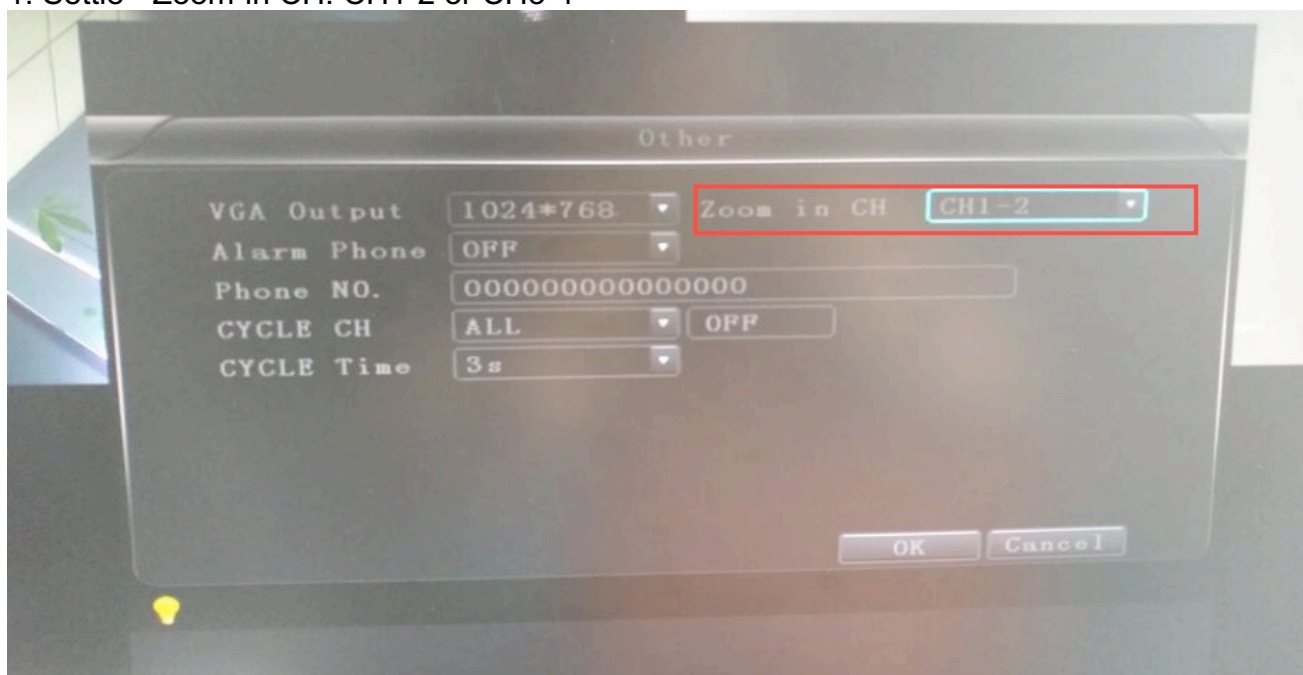

Split Screen LCD Display Function for 2 Camera System

For those who have less than 4 cameras in their vehicle system, you can select a “zoom in” function to maximize your camera view in the DVR Menu.

Log in the DVR Menu with default password “6666”, select System, select sub-menu Other as in the below image and scroll to the desired setting. Make sure you save the setting if asked, then reboot the DVR to have the new setting take effect.

1. Settle “Zoom-in CH: CH1-2 or CH3-4”

2. Restart MDVR to be effective: