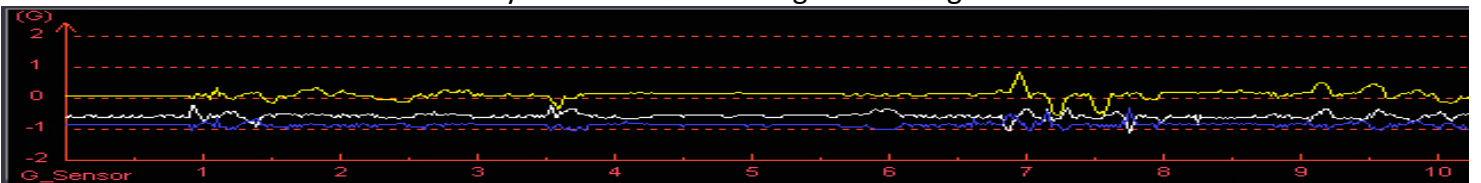

Stop Dangerous Fleet Driving Behavior

Without Monthly Cellular Service Charges & Managed Solution Fees

All DVR specifications, features as well as hardware represented subject to frequent change without notice. ABV recommends only 100% SSD for these products. (Neither SSD or HDD included, customer supplies memory devices) ABV provides no CMS server installation support, no CMS server setup support or technical support in the use or operations of any Wi-Fi network, or CMS software program provided.

*All images shown are low resolution for small PDF file; actual images are High Definition Full HD 1920x1080

American Bus Video Inc. (770) 263-8118

DriverSafetyCameras.com

FleetDriverRiskManagement.com

25 Years of Fleet Driver Safety System Sales & Service Experience
All Rights Reserved. © American Bus Video Inc. 2014