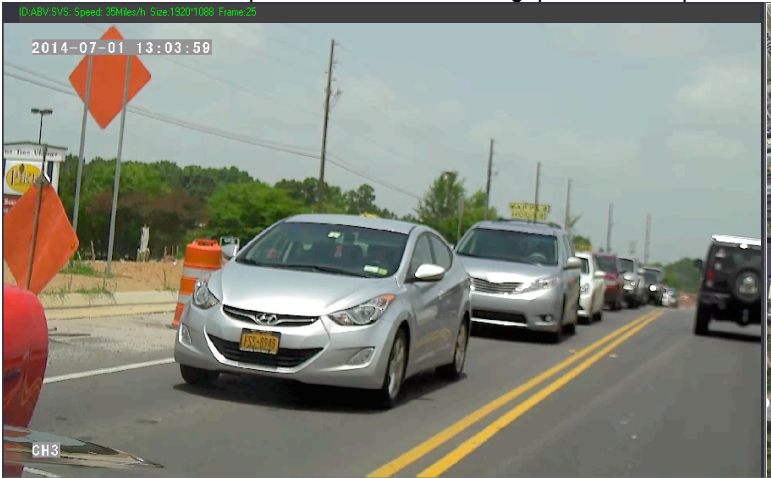

License Plate Capture Side Camera 2 Megapixel HD1080p*